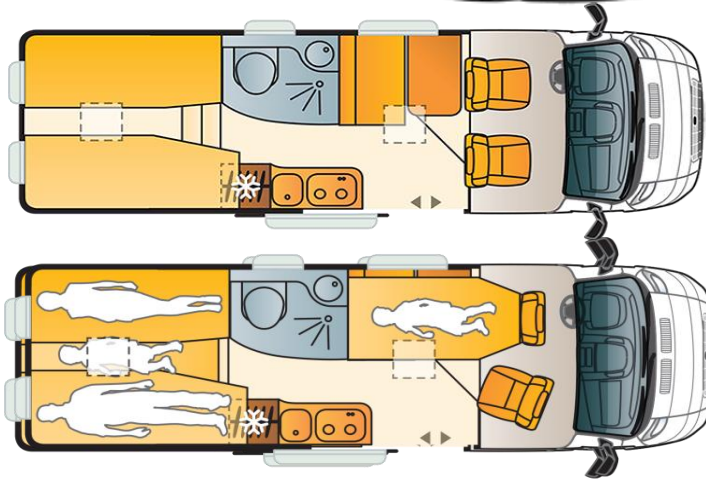

#### TECHNICAL DATA

X standard

O optional

CHASSIS	
Emissions rating	Euro 5
Fiat 6 2.3 130 Hp 35 L	X
DIMENSIONS AND WEIGHTS	
Body length (mm)	6363
Total width (mm)	2050
Total height (mm)	2595
Internal height (mm)	1900
Mass in running order (Kg)	2947
Maximum authorized weight (Kg)	3500
Maximum towing weight (Kg)	2500
Maximum loading weight (Kg)	553
Wheel base (mm)	4035
Nr. Of homologated seats incl. Driver's seat	4
CHASSIS EQUIPMENT	
Chassis type	panel van
Spare wheel FIAT	O
Tyre pressure monitoring system Fiat	O
Wheel trims - bigger	O
ABS	X
Robotized gear box Fiat	O
Fix & Go Kit (instead of spare wheel) Fiat	X
Colored front shock bumper white	SUN LIVING PACK
Front fog lights	O
Rear fog lights	X
Double electric door mirror with demist. Function	SUN LIVING PACK